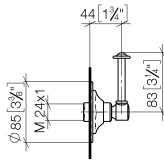

36 104 371

- rotary diverter
- rosette Ø 85 mm

36 104 371

mm [inches]

Certificates

LGA\_28456.

36 104 371

**Spare parts list**

No.	Item Number	Name	Quantity used	Delivery time
1	90 27 97 007 00-06	cover	1	10
2	09 23 10 125-00	nut	1	10
3	90 14 10 063 00 90	seal	1	2
4	09 27 37 101-06	rosette	1	10
5	09 30 30 069 90	screw	1	2
6	09 30 11 194 90	disc	1	2
7	09 18 30 007-06	sleeve	1	-
Spare part can no longer be ordered, please order the replacement item				
8	90 28 10 030 00 90	ring	1	2
9	09 12 12 064-06	base	1	-
Spare part can no longer be ordered, please order the replacement item				
10	90 14 15 021 00 90	ring	1	2
11	09 21 02 160-06	cover	1	10
12	09 20 37 101-06	handle	1	10
13	09 20 37 001-06	handle	1	10
14	09 28 22 013 90	pipe	1	2
15	11 170 370-06	MADISON Lever insert - Brushed Platinum	1	10
16	09 30 30 062-06	screw	1	10