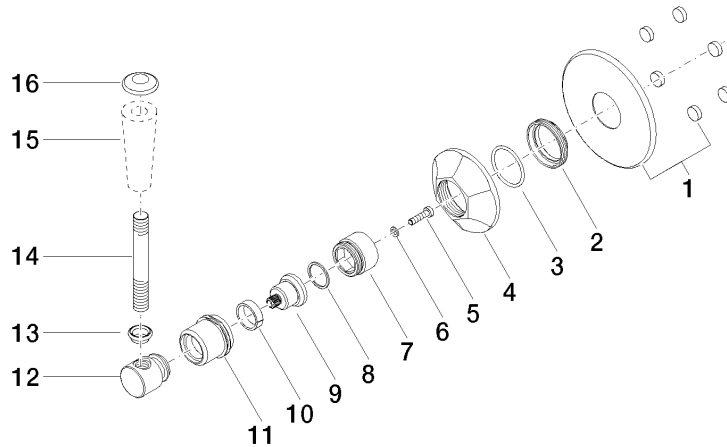

36 104 371

- rotary diverter
- rosette Ø 85 mm

36 104 371

mm [inches]

Certificates

LGA\_28456.

36 104 371

**Spare parts list**

No.	Item Number	Name	Quantity used	Delivery time
1	90 27 97 007 00-06	cover	1	10
2	09 23 10 125-00	nut	1	10
3	90 14 10 063 00 90	seal	1	2
4	09 27 37 101-06	rosette	1	10
5	09 30 30 069 90	screw	1	2
6	09 30 11 194 90	disc	1	2
7	09 18 30 007-06	sleeve	1	-
Spare part can no longer be ordered, please order the replacement item				
8	90 28 10 030 00 90	ring	1	2
9	09 12 12 064-06	base	1	-
Spare part can no longer be ordered, please order the replacement item				
10	90 14 15 021 00 90	ring	1	2
11	09 21 02 160-06	cover	1	10
12	09 20 37 101-06	handle	1	10
13	09 20 37 001-06	handle	1	10
14	09 28 22 013 90	pipe	1	2
15	11 170 370-06	MADISON Lever insert - Brushed Platinum	1	10
16	09 30 30 062-06	screw	1	10